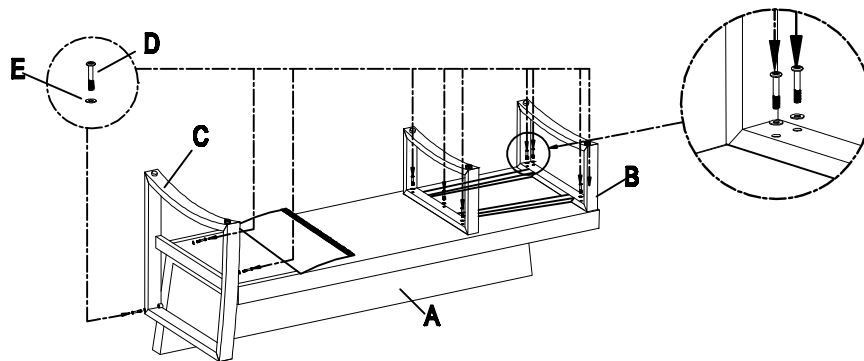

ASSEMBLY INSTRUCTION SHEET

SOFA CHAIR

PARTS LIST

A	SEAT	1	D	BOLT (M6*40MM)	10
					
B	BASE	1	E	METAL WASHER	10
					
C	RIGHT ARMREST	1	F	ALLEN WRENCH	1
					

Step 1

Step 2

Step 3