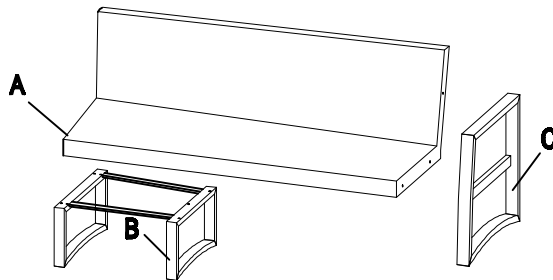

ASSEMBLY INSTRUCTION SHEET

SOFA CHAIR

PARTS LIST

A	SEAT	1	D	BOLT (M6*40MM)	10
					
B	BASE	1	E	METAL WASHER	10
					
C	RIGHT ARMREST	1	F	ALLEN WRENCH	1
					

Step 1

Step 2

Step 3