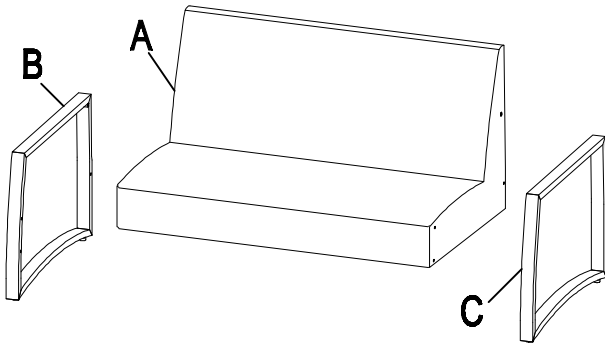

ASSEMBLY INSTRUCTION SHEET

SOFA CHAIR

PARTS LIST

A	SEAT 	1	D	BOLT (M6*40MM) 	8
B	LEFT ARMREST 	1	E	METAL WASHER 	8
C	RIGHT ARMREST 	1	F	ALLEN WRENCH 	1

Step 1

Step 2

Step 3