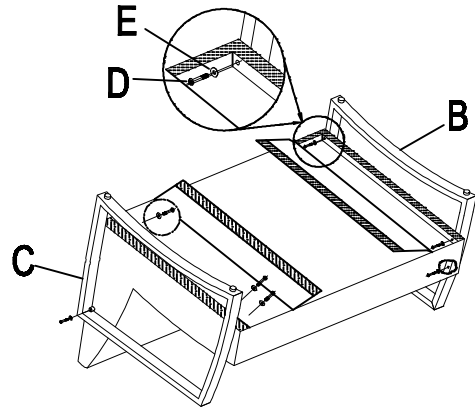

ASSEMBLY INSTRUCTION SHEET

SOFA CHAIR

PARTS LIST

A	SEAT 	1	D	BOLT (M6*40MM) 	8
B	LEFT ARMREST 	1	E	METAL WASHER 	8
C	RIGHT ARMREST 	1	F	ALLEN WRENCH 	1

Step 1

Step 2

Step 3