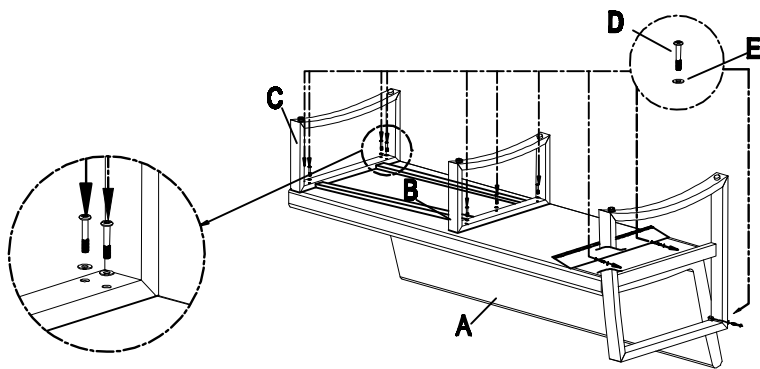

ASSEMBLY INSTRUCTION SHEET

SOFA CHAIR

PARTS LIST

A	SEAT	1	D	BOLT (M6*40MM)	10
					
B	BASE	1	E	METAL WASHER	10
					
C	LEFT ARMREST	1	F	ALLEN WRENCH	1
					

Step 1

Step 2

Step 3