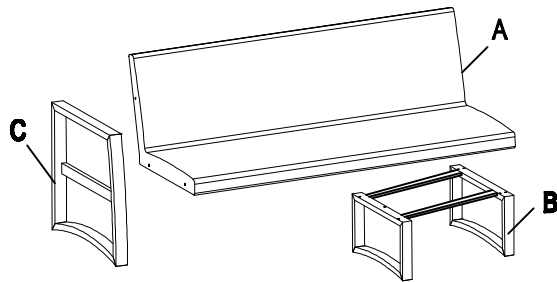

ASSEMBLY INSTRUCTION SHEET

SOFA CHAIR

PARTS LIST

A	SEAT	1	D	BOLT (M6*40MM)	10
					
B	BASE	1	E	METAL WASHER	10
					
C	LEFT ARMREST	1	F	ALLEN WRENCH	1
					

Step 1

Step 2

Step 3