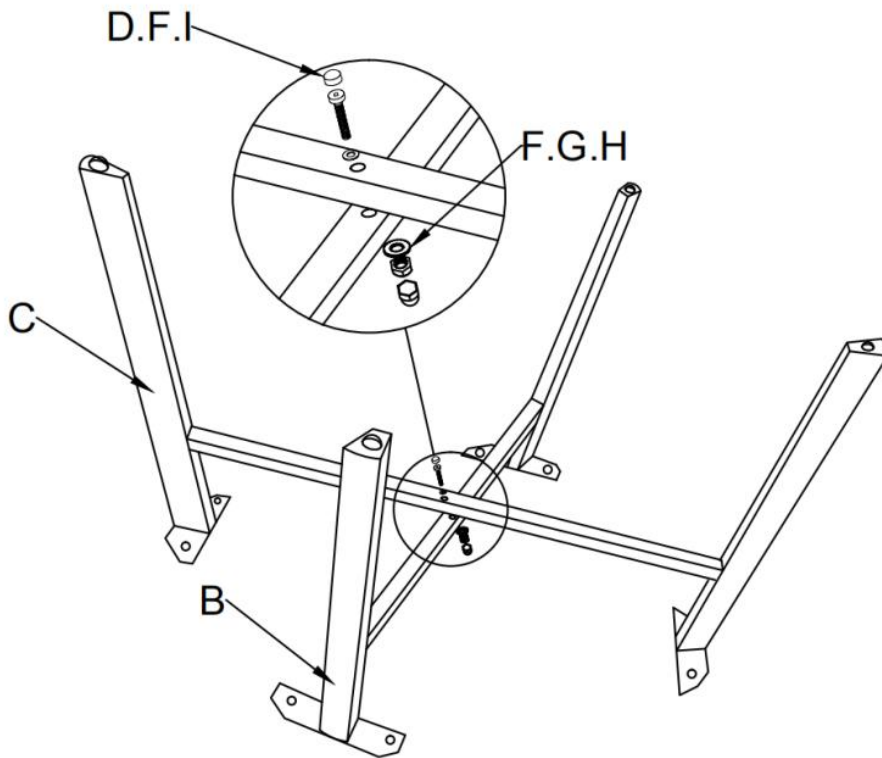

Assembly Instruction of Nyhavn-chair

Part List Supplied

Ref	Part	Image	Qty	Ref	Part	Image	Qty
A	SEAT		1	G	CHECK NUT(M6)		1
B	LEG-1		1	H	HEXAGONAL BOLT CAP(M6)		1
C	LEG-2		1	I	HEXAGONAL BOLT CAP(M6)		9
D	HEXAGONAL SCREW(M6*40)		1	J	ALLEN KEY		1
E	HEXAGONAL SCREW(M6*20)		8	K	SPANNER		1
F	METAL WASHER(D6)		10				

Step 1

Step 2