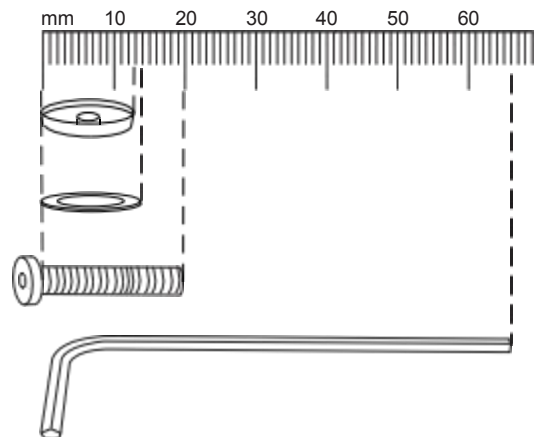

Skagen-White - Coffee Table

Assembly instructions

Skagen-White - Coffee Table

Assembly instructions

GETTING TO KNOW YOUR PRODUCT

Components supplied. Please use this guide if you require replacement parts.

Ref	Dimensions	Visual	Qty
A	110*56cm		1
B	42*10cm		4
C	110*56cm		1

Fixtures and fittings supplied(actual size)

Ref	Dimensions	Qty
F	∅13x5mm	16
E	∅14x1mm	16
D	M6x15mm	16
G	22X66mm	1

Skagen-White - Coffee Table

Assembly instructions

STEP 1

STEP 2

Fx16	ø13 x 5.0mm
	
Ex16	ø14 x 1.0mm
	
Gx1	22 x 66mm
	
Dx16	M6 x 20mm
