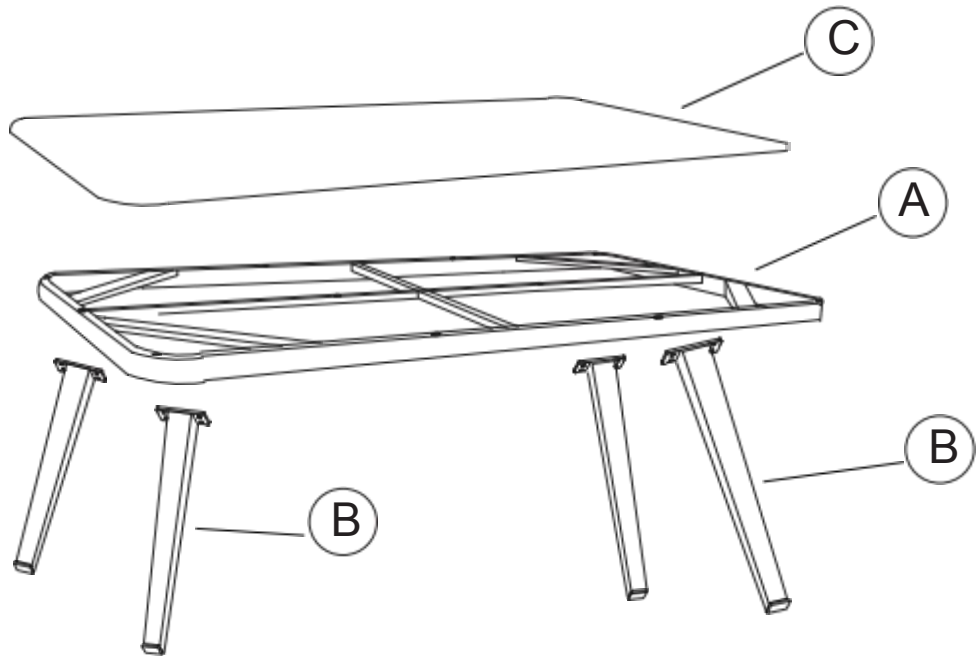

Skagen-White - Coffee Table

Assembly instructions

Skagen-White - Coffee Table

Assembly instructions

GETTING TO KNOW YOUR PRODUCT

Components supplied. Please use this guide if you require replacement parts.

Ref	Dimensions	Visual	Qty
A	110*56cm		1
B	42*10cm		4
C	110*56cm		1

Fixtures and fittings supplied(actual size)

Ref	Dimensions	Qty
F	∅13x5mm	16
E	∅14x1mm	16
D	M6x15mm	16
G	22X66mm	1

Skagen-White - Coffee Table