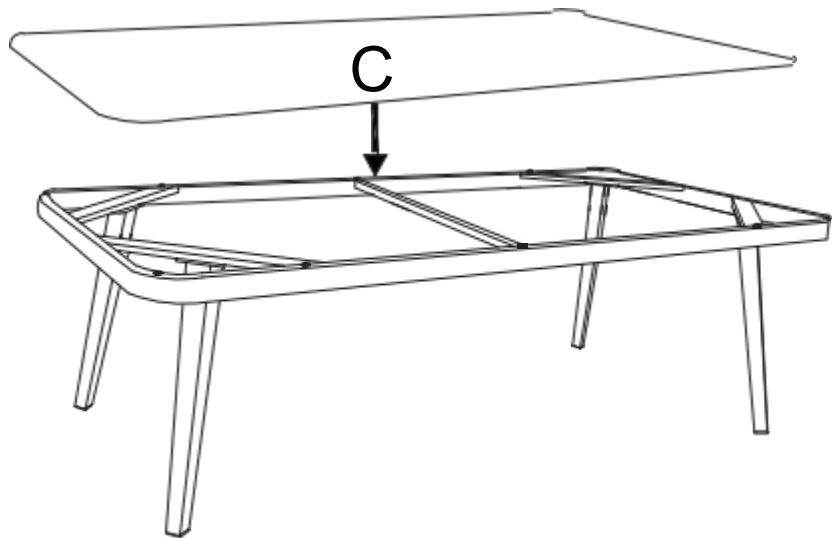

Ref	Dimensions	Visual	Qty
A	110*56cm		1
B	42*10cm		4
C	110*56cm		1

Fixtures and fittings supplied(actual size)

Ref	Dimensions	Qty
F	∅13x5mm	16
E	∅14x1mm	16
D	M6x15mm	16
G	22X66mm	1

Skagen-White - Coffee Table

Assembly instructions

STEP 1

STEP 2

Fx16	ø13 x 5.0mm
	
Ex16	ø14 x 1.0mm
	
Gx1	22 x 66mm
	
Dx16	M6 x 20mm
