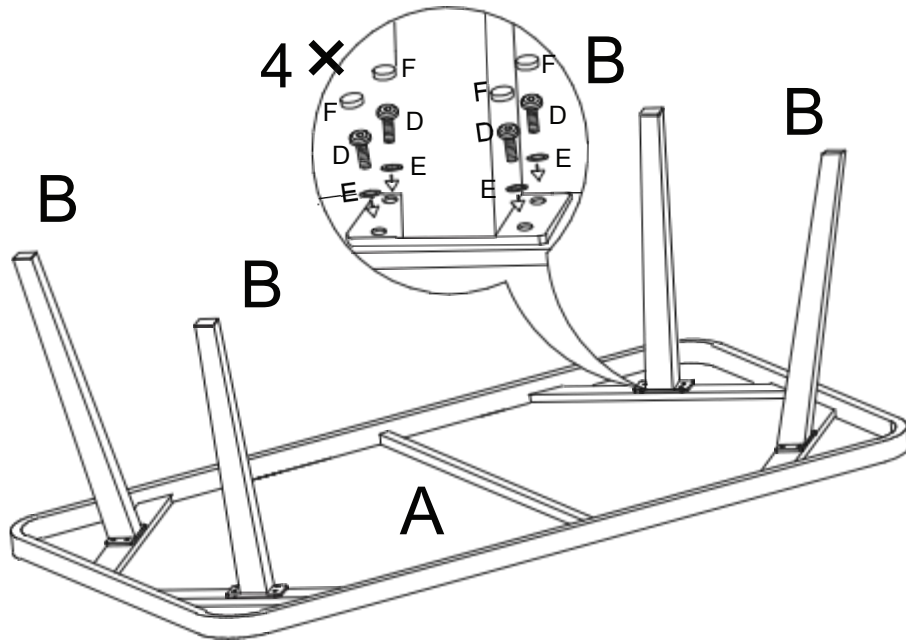

Ref	Dimensions	Visual	Qty
A	110*56cm		1
B	42*10cm		4
C	110*56cm		1

Fixtures and fittings supplied(actual size)

Ref	Dimensions	Qty
F	∅13x5mm	16
E	∅14x1mm	16
D	M6x15mm	16
G	22X66mm	1

Skagen-White - Coffee Table

Assembly instructions

STEP 1

STEP 2

Fx16	ø13 x 5.0mm
	
Ex16	ø14 x 1.0mm
	
Gx1	22 x 66mm
	
Dx16	M6 x 20mm
