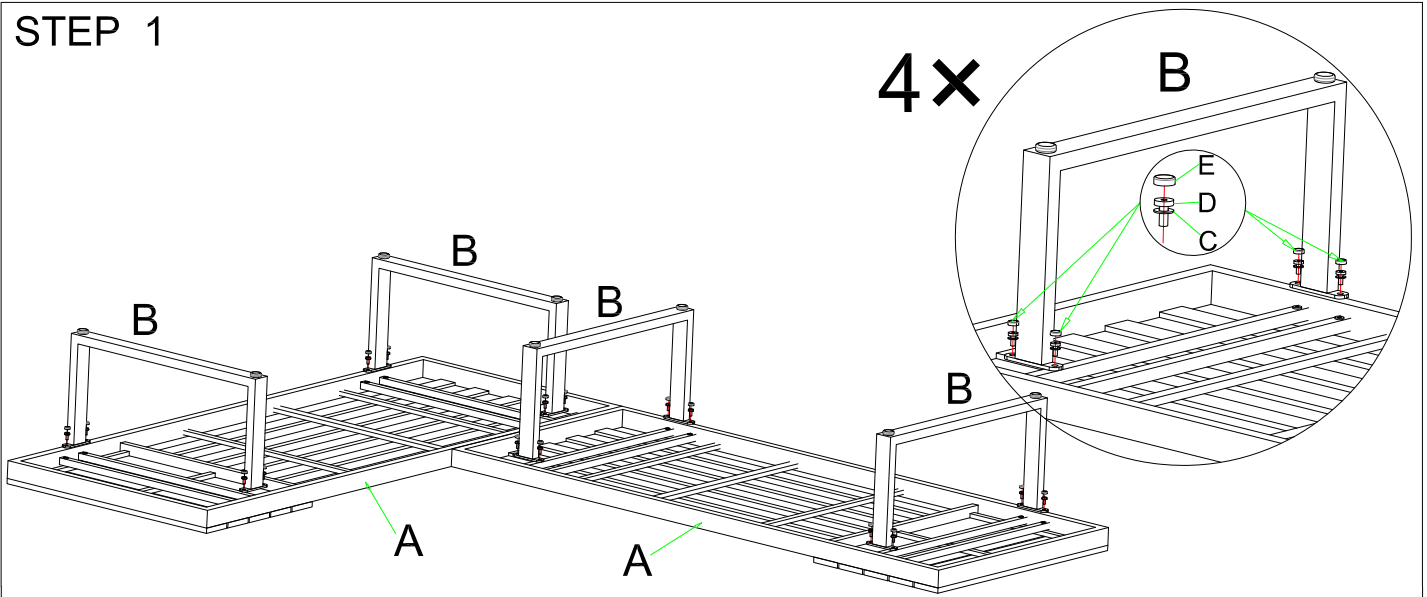

ASSEMBLY INSTRUCTIONS

SOFA

PARTS LIST

NO	DESCRIPTION	IMAGE	QTY	NO	DESCRIPTION	IMAGE	QTY
A	Seat Frame		2	E	Bolt Cap	 Ø13*5.5	16
B	Legs		4	F	Wrench		1
C	Metal Washer	 Ø6*Ø14*1	16	G	back		4
D	Bolt	 M6*15	16				

STEP 1

STEP 2