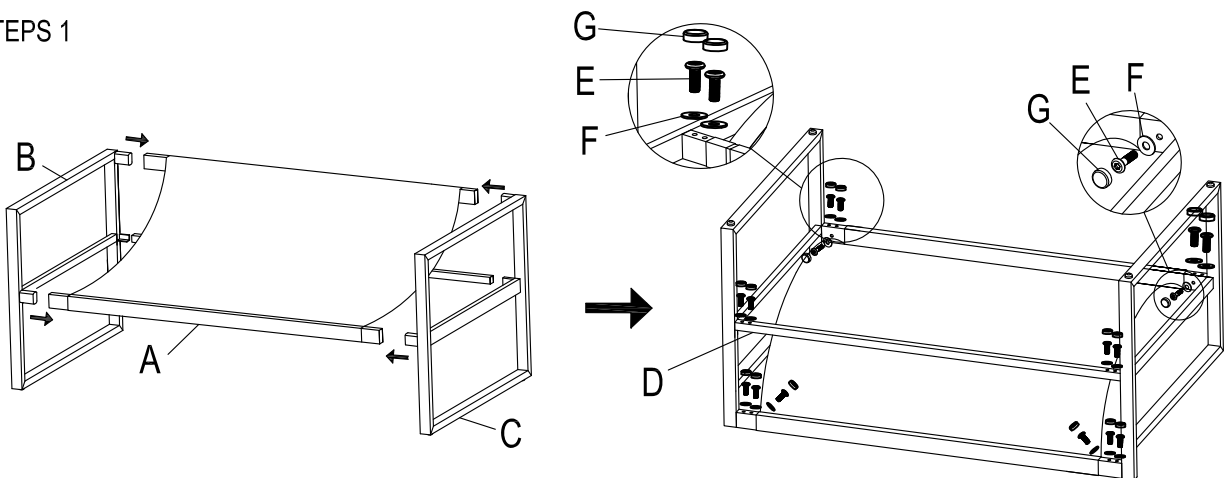

ASSEMBLY INSTRUCTION SHEET

SOFA

PARTS LIST

A	SEAT		1	E	BOLT 1 (M6*15MM)		16
B	LEFT HANDRAIL		1	F	METAL WASHER		16
C	RIGHT HANDRAIL		1	G	PLASTIC BOLT CAP		16
D	SUPPORT		1	H	ALLEN WRENCH		1

STEPS 1

STEPS 2